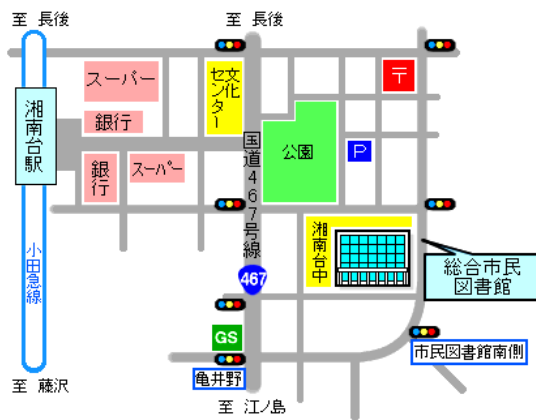

図書館へGO!!

☆総合市民図書館☆

住所：藤沢市湘南台 7-18-2
TEL：0466-43-1111
休館日：毎月第2・第4水曜日
開館時間：9：00～17：00
(火・金曜日は9：00～19：00)